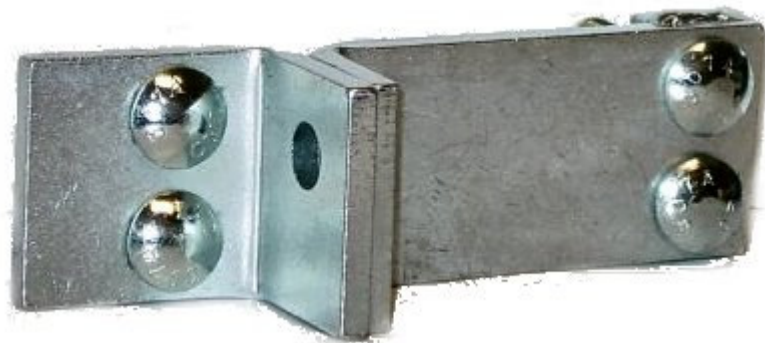

**VENDING MACHINE
STEEL HASP SET**

- ◆ Fabricated with durable, hardened steel
- ◆ Fitted for standard padlocks or hockey puck style locks

OEM 3050